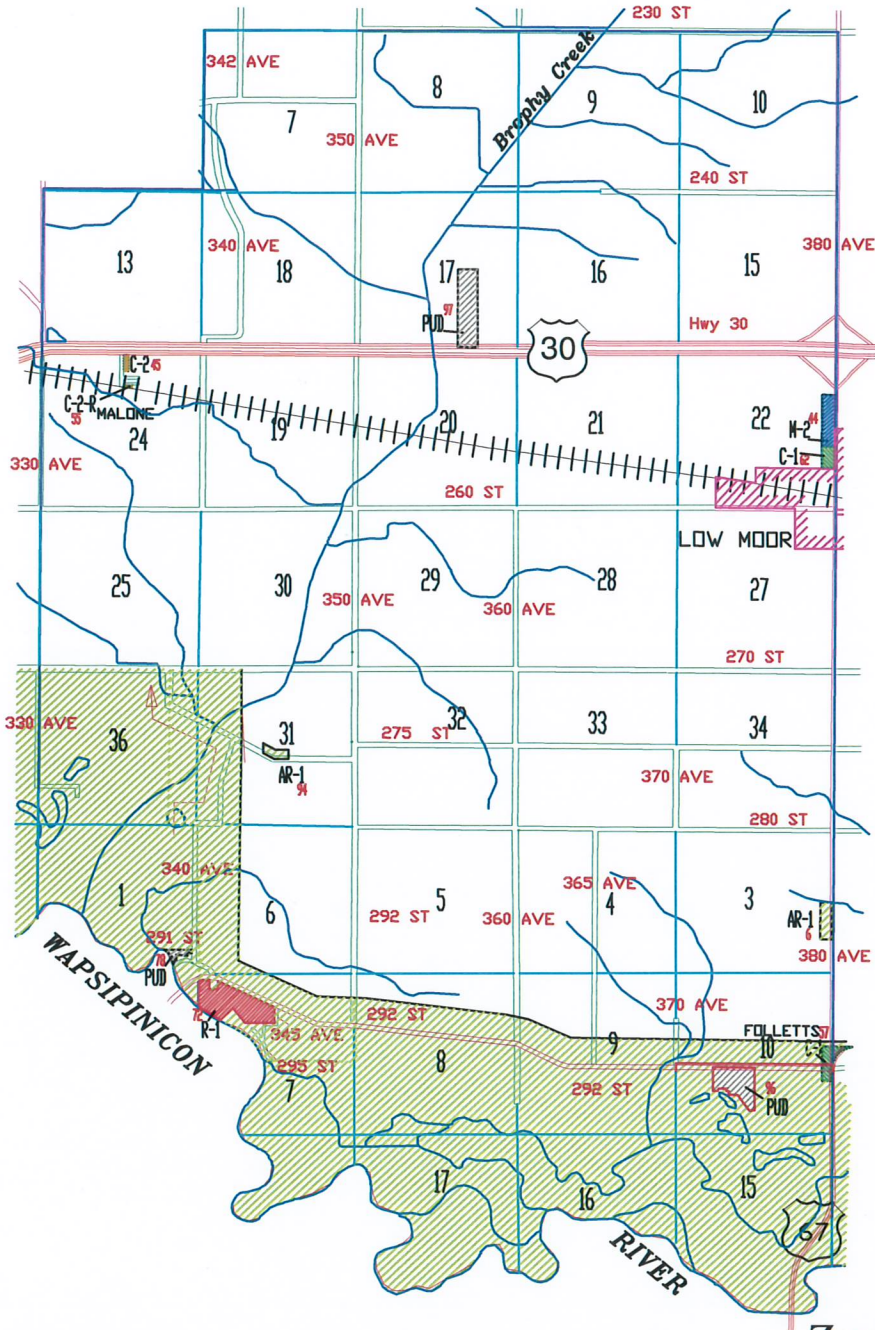

Eden Township

AS PROVIDED BY THE CLINTON COUNTY ZONING ORDINANCE, THIS IS TO CERTIFY THAT THIS PAGE 8 OF 19 IS PART OF THE OFFICIAL ZONING MAP, WHICH AS A WHOLE, IS THE OFFICIAL ZONING MAP AND SUPERSEDES AND REPLACES ALL PREVIOUS OFFICIAL ZONING MAPS OF CLINTON COUNTY, IOWA. DATED THIS ___ DAY OF ___, 2002.

CHAIR, CLINTON COUNTY BOARD OF SUPERVISORS

ATTEST:
 CHARLES A. SHERIDAN
 COUNTY AUDITOR
 COUNTY OF CLINTON
 STATE OF IOWA

MAP CHANGE # SIGNATURE DATE ORDINANCE #

MAP CHANGE #	SIGNATURE	DATE	ORDINANCE #

Zoning District Legend

- A-1
- AR-1
- R-1
- R-2
- C-1
- C-2
- M-1
- M-2
- PUD