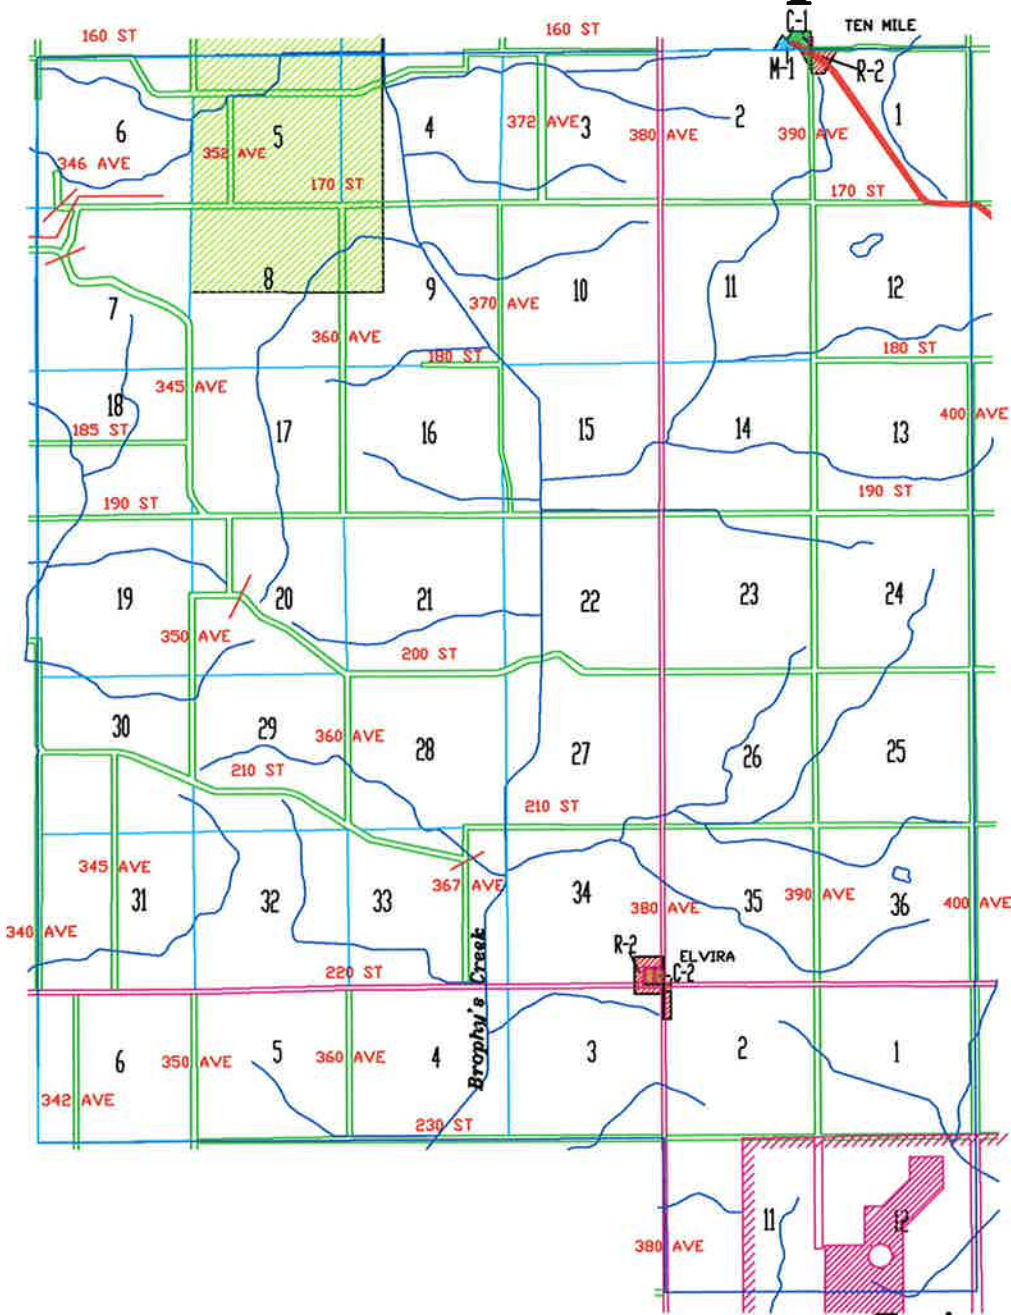

# Center Township

AS PROVIDED BY THE CLINTON COUNTY ZONING ORDINANCE, THIS IS TO CERTIFY THAT THIS PAGE 4 OF 19 IS PART OF THE OFFICIAL ZONING MAP, WHICH AS A WHOLE, IS THE OFFICIAL ZONING MAP AND SUPERSEDES AND REPLACES ALL PREVIOUS OFFICIAL ZONING MAPS OF CLINTON COUNTY, IOWA. DATED THIS \_\_\_ DAY OF \_\_\_\_\_, 2002.

CHAIR, CLINTON COUNTY BOARD OF SUPERVISORS

ATTEST:  
 CHARLES A. SHERIDAN  
 COUNTY AUDITOR  
 COUNTY OF CLINTON  
 STATE OF IOWA

MAP CHANGE #      SIGNATURE      DATE      ORDINANCE #

MAP CHANGE #	SIGNATURE	DATE	ORDINANCE #

## Zoning District Legend

- A-1
- AR-1
- R-1
- R-2
- C-1
- C-2
- M-1
- M-2
- PUD