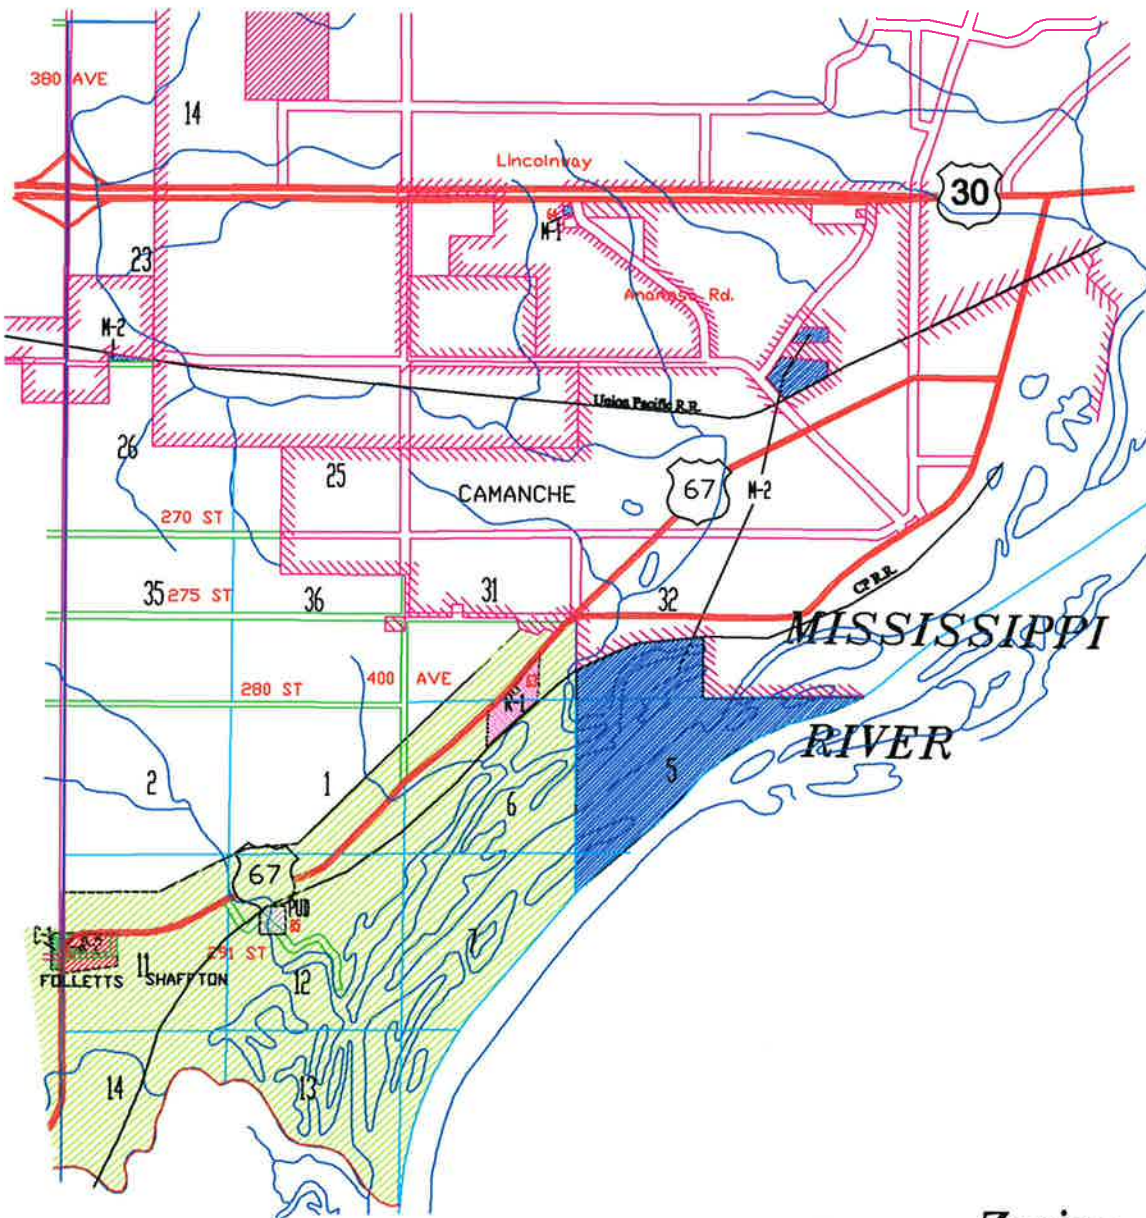

Camanche Township

AS PROVIDED BY THE CLINTON COUNTY ZONING ORDINANCE, THIS IS TO CERTIFY THAT THIS PAGE 3 OF 19 IS PART OF THE OFFICIAL ZONING MAP, WHICH AS A WHOLE, IS THE OFFICIAL ZONING MAP AND SUPERSEDES AND REPLACES ALL PREVIOUS OFFICIAL ZONING MAPS OF CLINTON COUNTY, IOWA. DATED THIS ____ DAY OF _____, 2002.

CHAIR, CLINTON COUNTY BOARD OF SUPERVISORS

ATTEST:
 CHARLES A. SHERIDAN
 COUNTY AUDITOR
 COUNTY OF CLINTON
 STATE OF IOWA

MAP CHANGE # SIGNATURE DATE ORDINANCE #

MAP CHANGE #	SIGNATURE	DATE	ORDINANCE #

Zoning District Legend