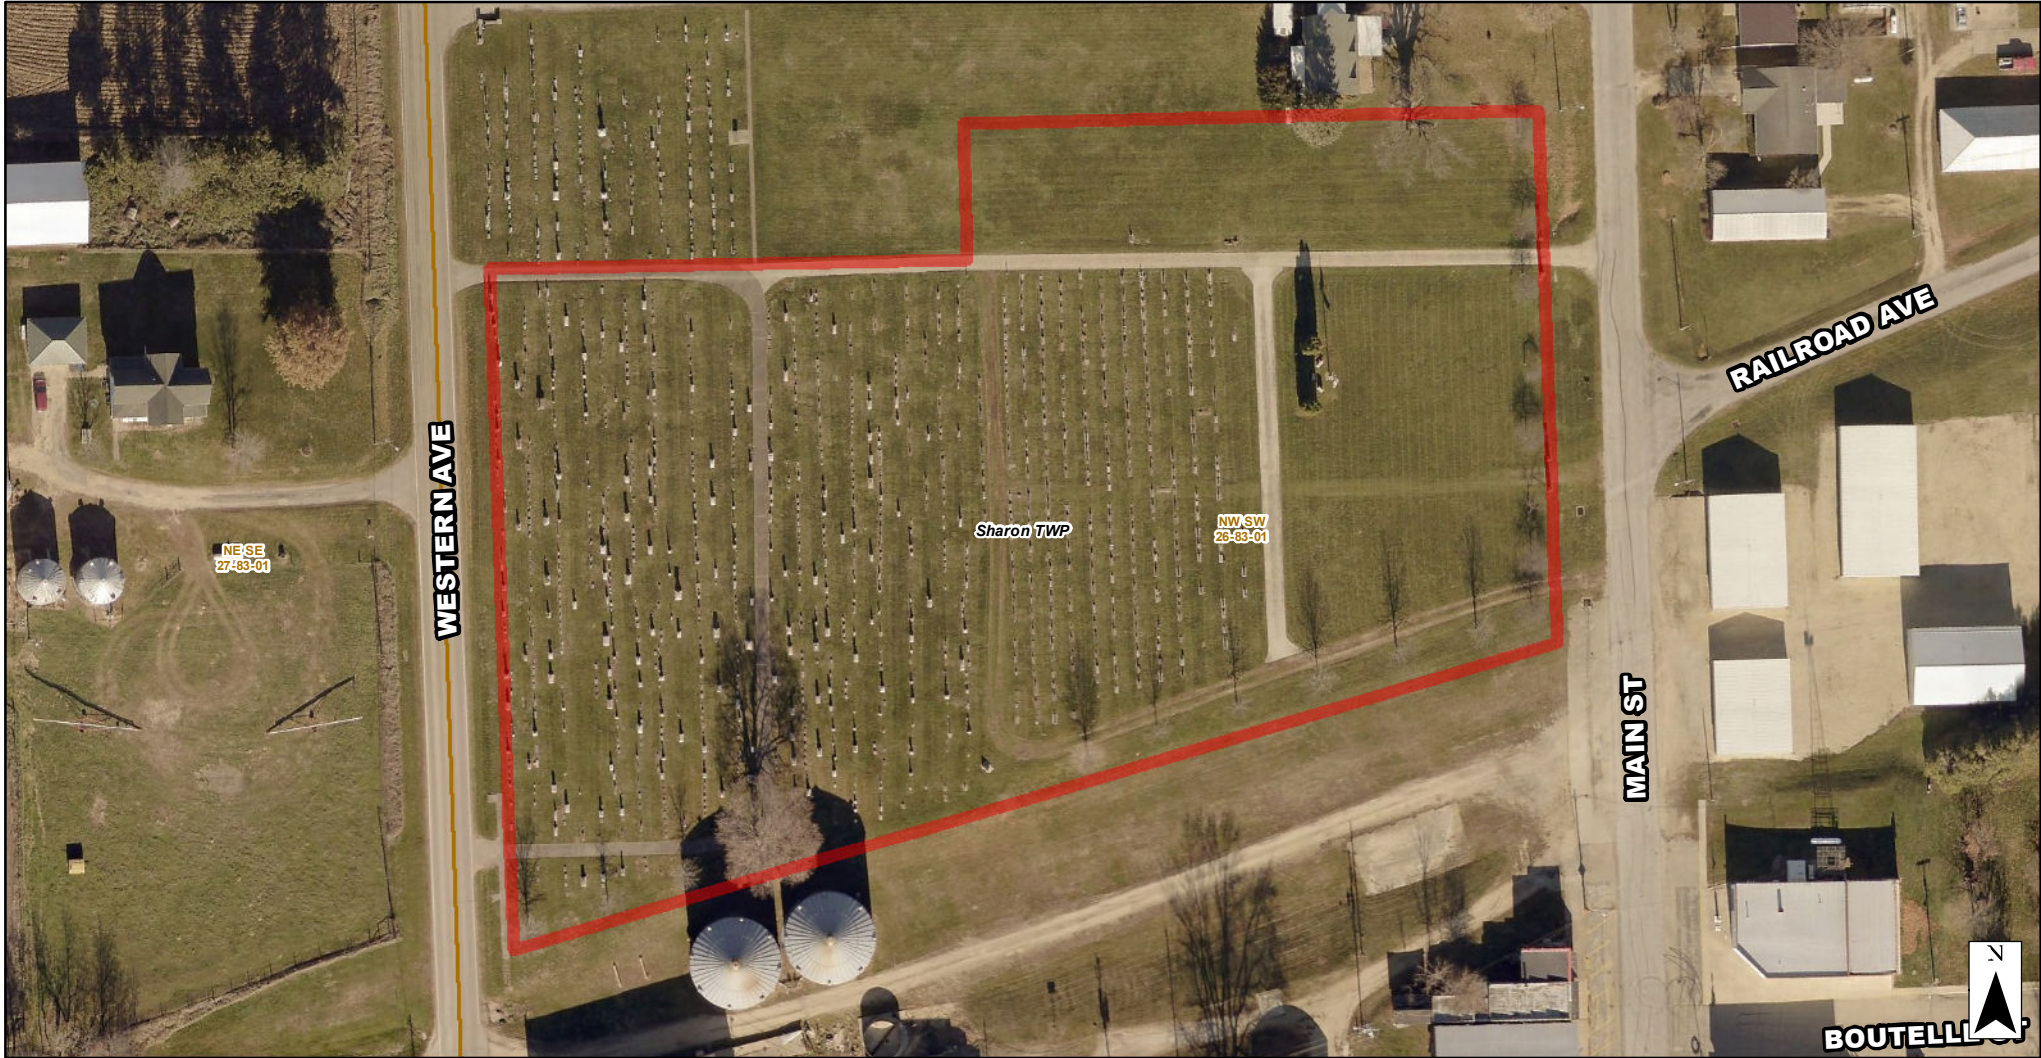

CITY OF LOST NATION CEMETERY

Cemetery Boundary / General Location
 Quarter-Quarter Section (PLSS)
 Political Township

Prepared by:
 Clinton County Auditor's Office
 GIS Division
 1900 N 3rd Street
 Clinton, IA 52733-2957
 (563) 244-0568

Cemetery Information

Address: MAIN ST LOST NATION, IA 52254
 Type/Supported By: TOWNSHIP
 Longitude: -90.8195633
 Latitude: 41.9653023

DISCLAIMER:

It is strongly recommended that permission to access cemetery grounds on private property is sought from the property owner/caretaker.