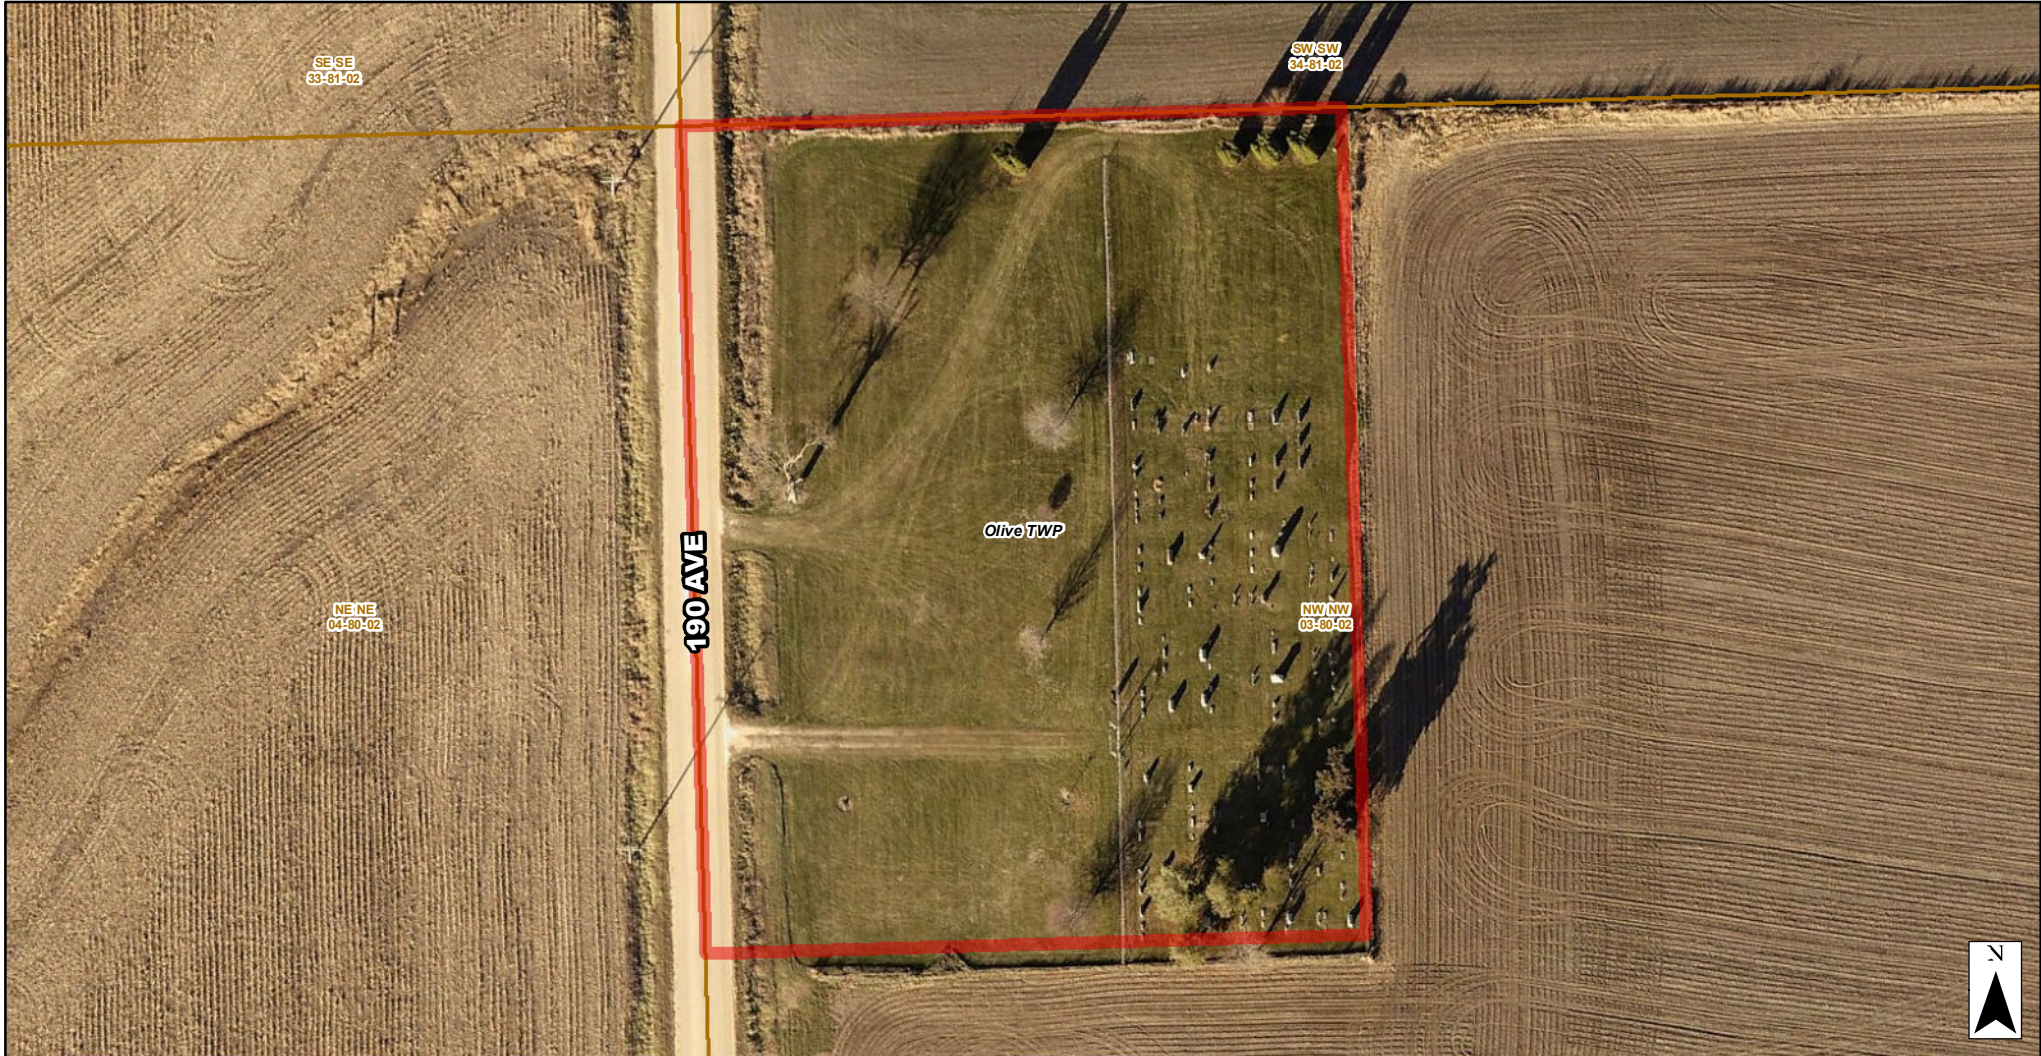

BUENA VISTA/IMMANUEL LUTHERAN CEMETERY

- Cemetery Boundary / General Location
- Quarter-Quarter Section (PLSS)
- Political Township

Prepared by:
Clinton County Auditor's Office
GIS Division
1900 N 3rd Street
Clinton, IA 52733-2957
(563) 244-0568

Cemetery Information

Address: 2755 190 AVE CALAMUS, IA 52729
 Type/Supported By: PRIVATELY SUPPORTED
 Longitude: -90.7230934
 Latitude: 41.7707923

DISCLAIMER:

It is strongly recommended that permission to access cemetery grounds on private property is sought from the property owner/caretaker.