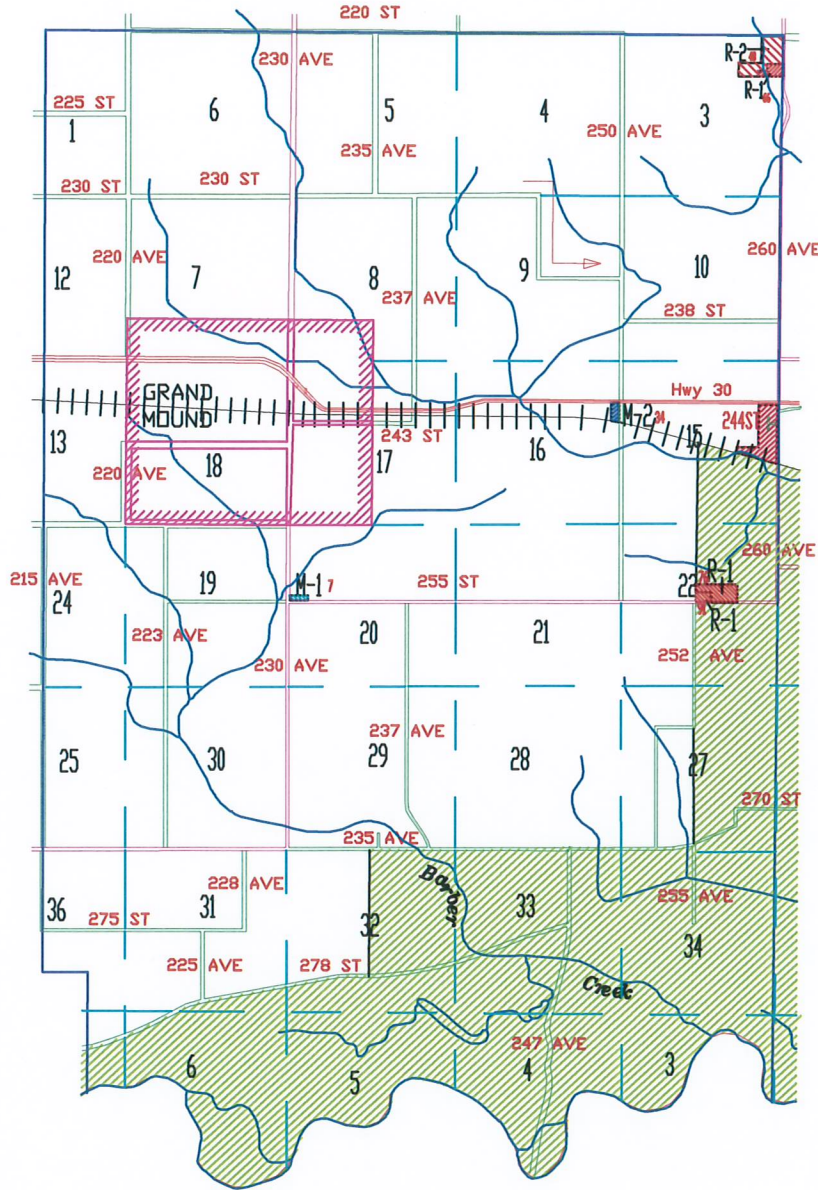

Orange Township

AS PROVIDED BY THE CLINTON COUNTY ZONING ORDINANCE, THIS IS TO CERTIFY THAT THIS PAGE 14 OF 19 IS PART OF THE OFFICIAL ZONING MAP, WHICH AS A WHOLE, IS THE OFFICIAL ZONING MAP AND SUPERSEDES AND REPLACES ALL PREVIOUS OFFICIAL ZONING MAPS OF CLINTON COUNTY, IOWA. DATED THIS ____ DAY OF _____, 2002.

CHAIR, CLINTON COUNTY BOARD OF SUPERVISORS

ATTEST:
CHARLES A. SHERIDAN
COUNTY AUDITOR
COUNTY OF CLINTON
STATE OF IOWA

MAP CHANGE # SIGNATURE DATE ORDINANCE #

Zoning District Legend

- A-1
- AR-1
- R-1
- R-2
- C-1
- C-2
- M-1
- M-2
- PUD