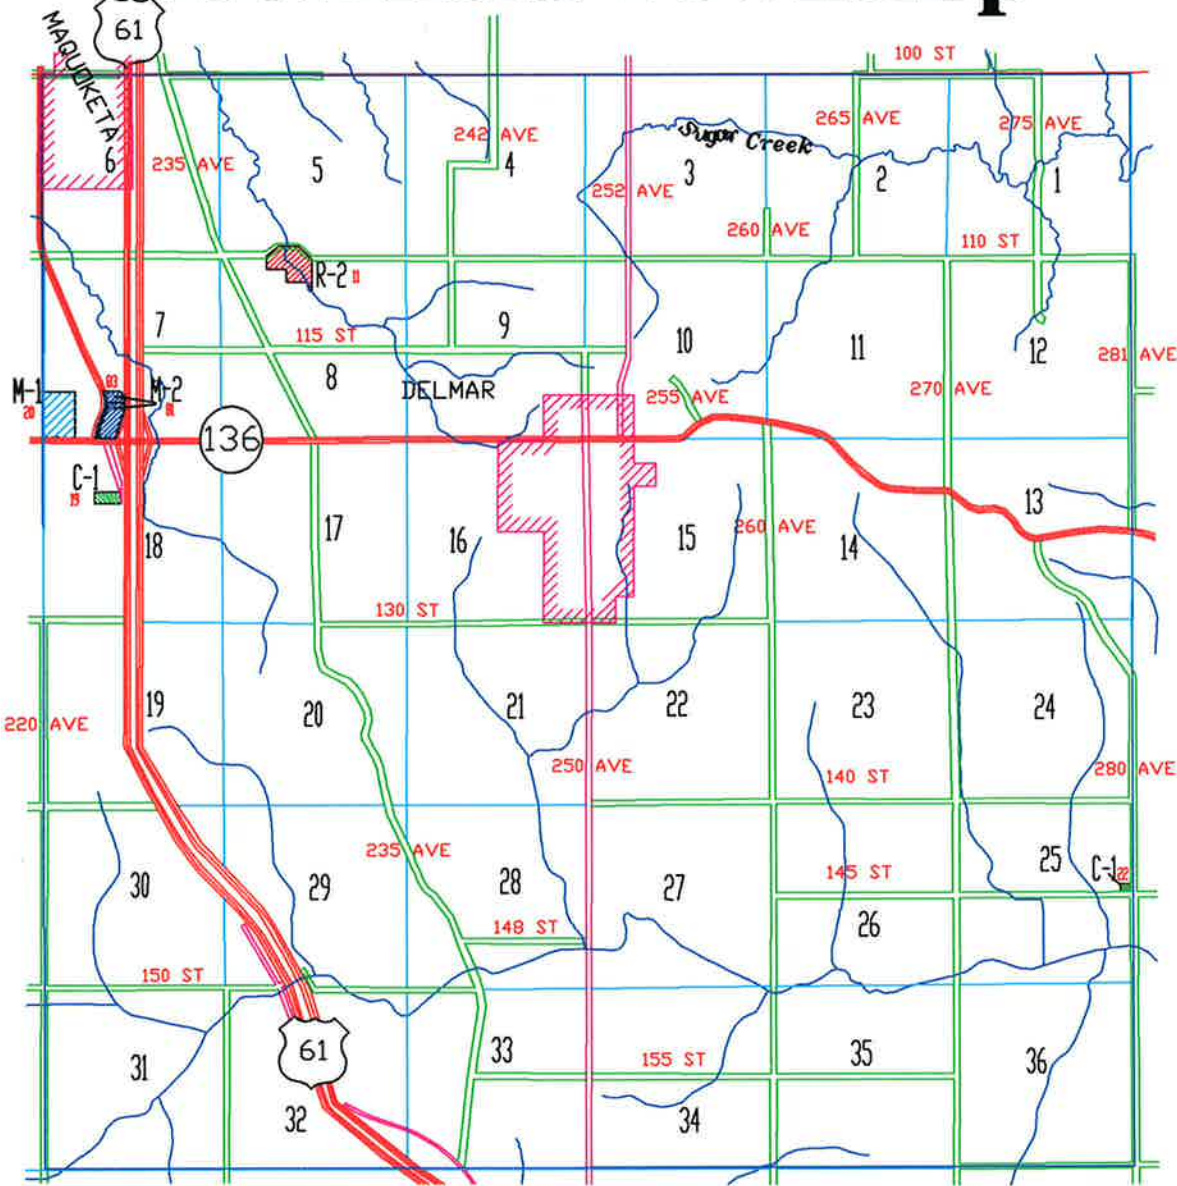

# Bloomfield Township

AS PROVIDED BY THE CLINTON COUNTY ZONING ORDINANCE, THIS IS TO CERTIFY THAT THIS PAGE **1** OF **19** IS PART OF THE OFFICIAL ZONING MAP, WHICH AS A WHOLE, IS THE OFFICIAL ZONING MAP AND SUPERSEDES AND REPLACES ALL PREVIOUS OFFICIAL ZONING MAPS OF CLINTON COUNTY, IOWA. DATED THIS \_\_\_\_ DAY OF \_\_\_\_\_, 2002.

\_\_\_\_\_  
CHAIR, CLINTON COUNTY BOARD OF SUPERVISORS

ATTEST:  
\_\_\_\_\_  
CHARLES A. SHERIDAN  
COUNTY AUDITOR  
COUNTY OF CLINTON  
STATE OF IOWA

MAP CHANGE #                      SIGNATURE                      DATE                      ORDINANCE #

MAP CHANGE #	SIGNATURE	DATE	ORDINANCE #

## Zoning District Legend

- A-1
- AR-1
- R-1
- R-2
- C-1
- C-2
- M-1
- M-2
- PUD