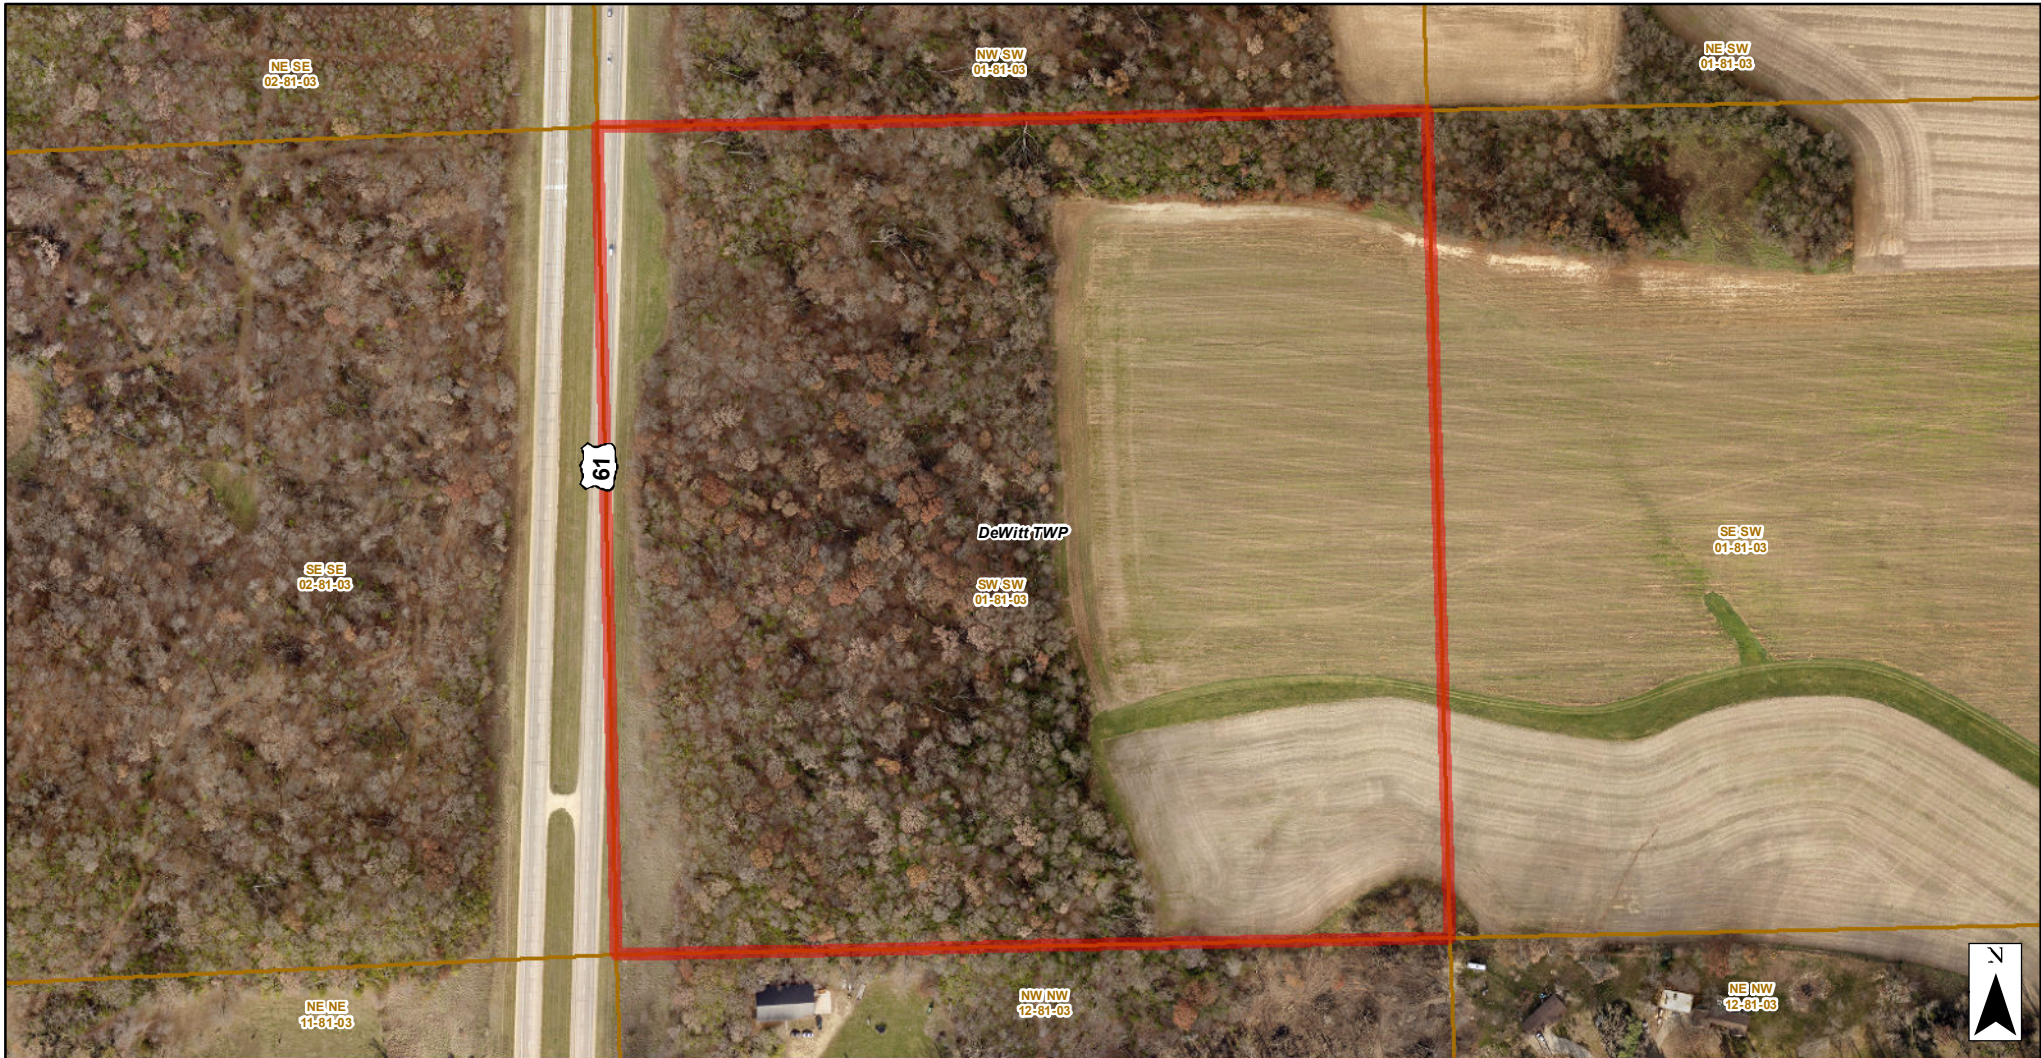

EVANS/BROWN/ON HAROLD MUHS FARM CEMETERY

Cemetery Boundary / General Location
 Quarter-Quarter Section (PLSS)
 Political Township

Prepared by:
 Clinton County Auditor's Office
 GIS Division
 1900 N 3rd Street
 Clinton, IA 52733-2957
 (563) 244-0568

Cemetery Information

Address: DEWITT, IA 52742
 Type/Supported By: NOT MAINTAINED
 Longitude: -90.5656694
 Latitude: 41.8457743

EXACT LOCATION NOT KNOWN

DISCLAIMER:

It is strongly recommended that permission to access cemetery grounds on private property is sought from the property owner/caretaker.