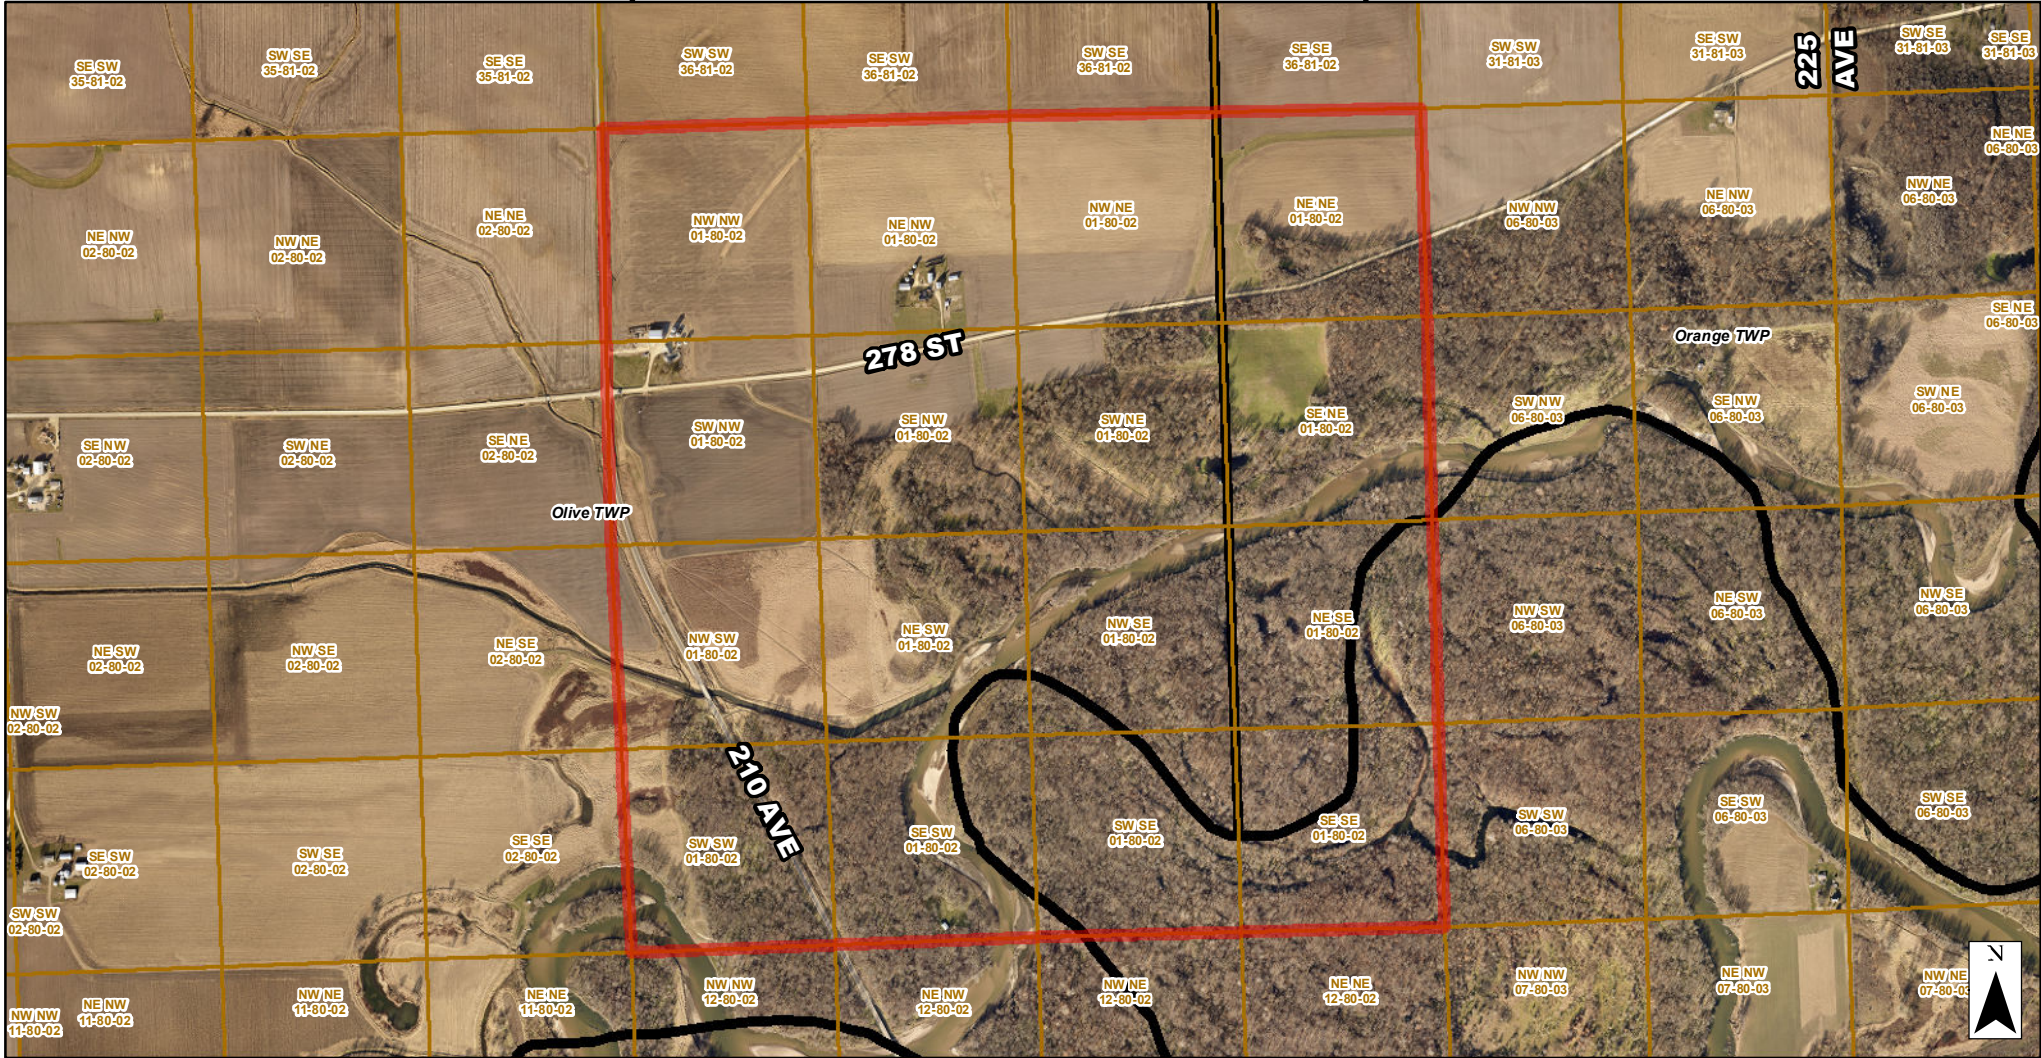

DUTTON (AKA ROBERT GREEN FARM) CEMETERY

Cemetery Boundary / General Location
 Quarter-Quarter Section (PLSS)
 Political Township

Cemetery Information

Address: CALAMUS, IA 52729
 Type/Supported By: NOT MAINTAINED
 Longitude: -90.6750954
 Latitude: 41.7637133

EXACT LOCATION NOT KNOWN

Prepared by:
 Clinton County Auditor's Office
 GIS Division
 1900 N 3rd Street
 Clinton, IA 52733-2957
 (563) 244-0568

DISCLAIMER:

It is strongly recommended that permission to access cemetery grounds on private property is sought from the property owner/caretaker.

Date: 5/11/2023

Cemetery_Maps_Final_data_driven