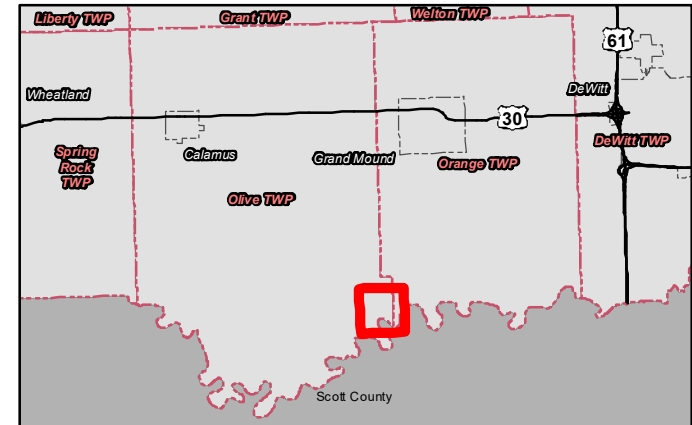

DUTTON (AKA ROBERT GREEN FARM) CEMETERY

Cemetery Boundary / General Location
 Quarter-Quarter Section (PLSS)
 Political Township

Cemetery Information

Address: CALAMUS, IA 52729
 Type/Supported By: NOT MAINTAINED
 Longitude: -90.6750954
 Latitude: 41.7637133

EXACT LOCATION NOT KNOWN

Prepared by:
 Clinton County Auditor's Office
 GIS Division
 1900 N 3rd Street
 Clinton, IA 52733-2957
 (563) 244-0568

DISCLAIMER:

It is strongly recommended that permission to access cemetery grounds on private property is sought from the property owner/caretaker.